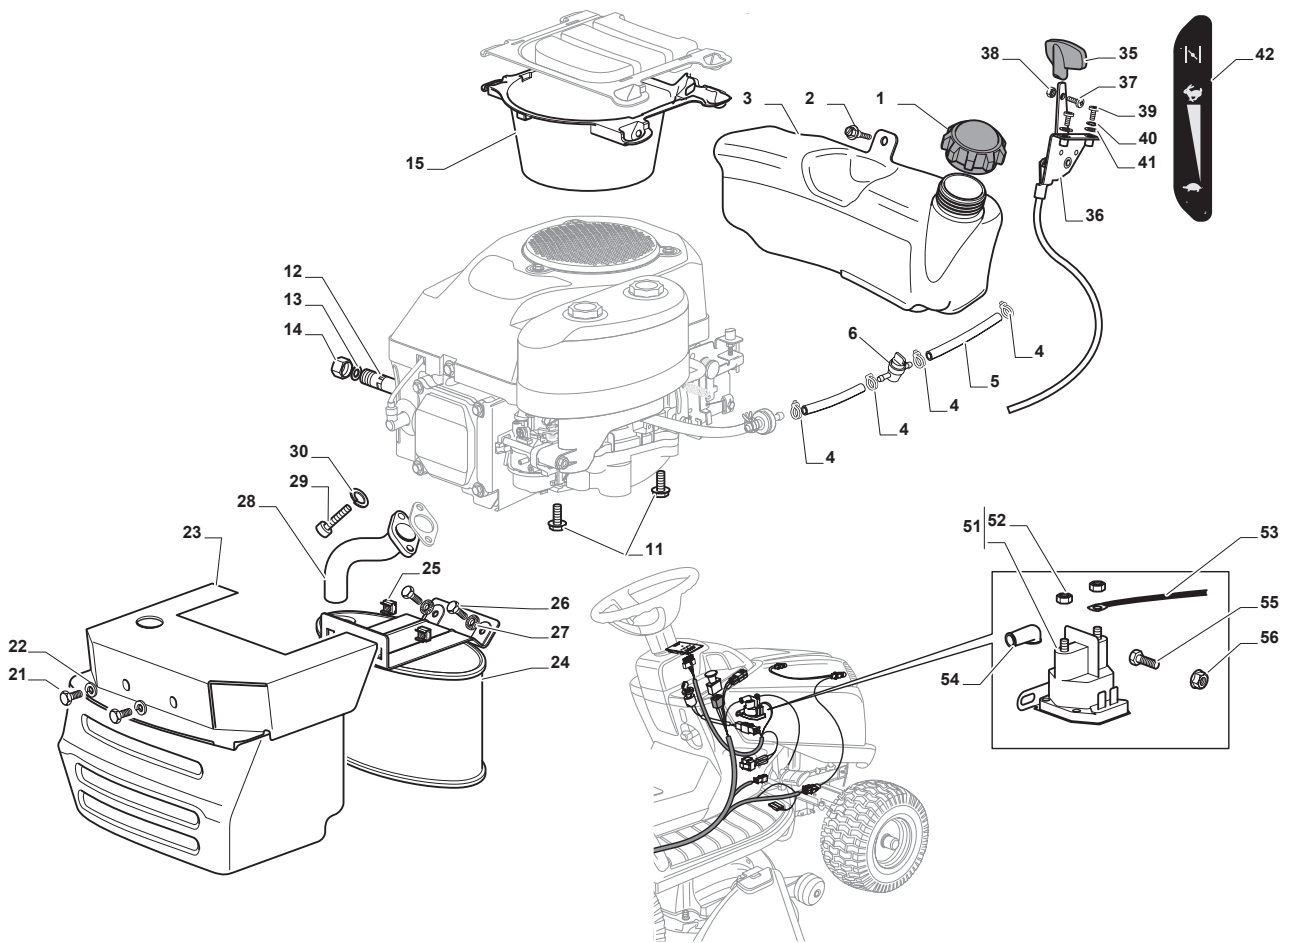

Fig.	Q.ty	Part No	Description	Notes
6	1	118562996/0	Shut out valve	
1	1	125795001/1	Cap	
2	4	125943006/0	Screw	
3	1	325735126/0	Fuel Tank	
4	4	118375051/1	Fair Led	
5	1	325869057/0	Connecting Tube	
11	4	112735108/1	Screw	
12	1	127598060/0	Oil Discharge Extension	
13	1	118401001/1	Oil Seal	
14	1	118737849/0	Plug	
15	1	325108044/1	Conveyor	
21	2	112792611/0	Screw	
22	2	112540260/0	Grower	
23	1	382598045/0	Muffler Protection	
24	1	182750010/0	Muffler	
25	2	112360425/0	Nut	
26	2	112792611/0	Screw	
27	2	112540260/0	Grower	
28	1	118738231/1	Exhaust Tube	
29	2	112737450/0	Screw	
30	2	112540260/0	Grower	
35	1	325394531/0	Knob	
36	1	182000215/0	Accelerator	
37	1	112726389/0	Screw	
38	1	112290800/0	Nut	
39	2	112726389/0	Screw	
40	2	112540020/0	Washer	
41	2	112521310/0	Washer	
42	1	114363697/0	Label	
51	1	118736111/0	Starter Relay	
52	2	112360352/0	Nut	
53	1	125065002/0	Cable	
54	1	118564864/1	Protection	
55	1	112790781/0	Screw	
56	2	112154510/0	Nut	