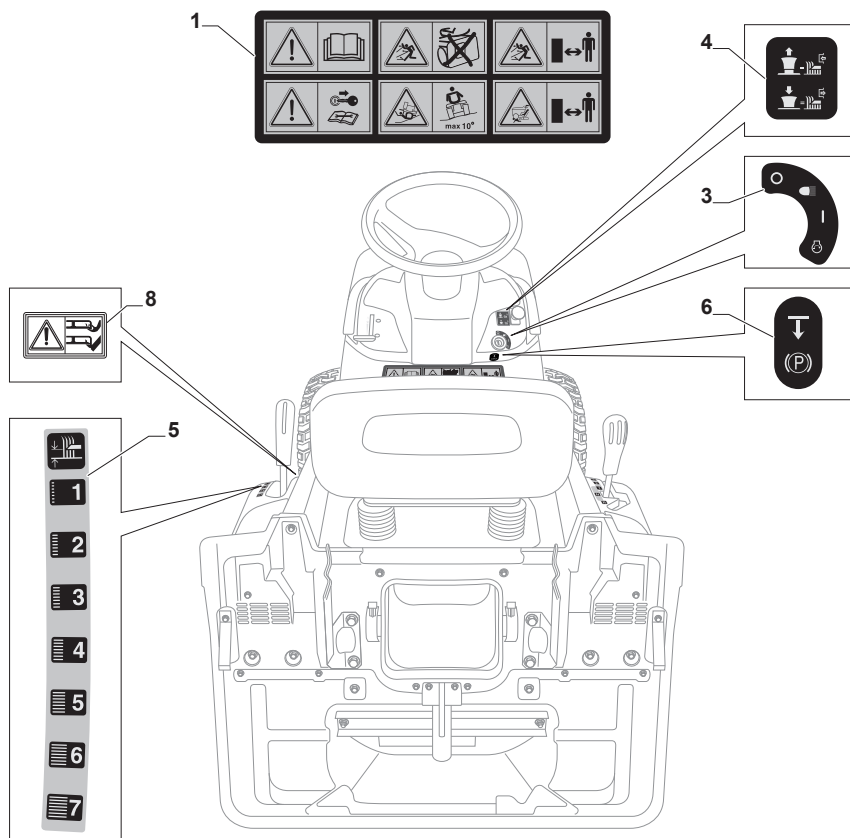

Fig.	Q.ty	Part No	Description	Notes
1	1	182040198/0	Cables Ass.Y	
2	1	382722444/0	Electronic Card	
3	3	112735101/0	Screw	
4	1	118450075/1	Starting Switch	
5	1	325600090/0	Card Protection	
6	1	118210023/0	Starting Key	
7	1	118120002/1	Battery	
8	1	125430265/0	Spring	
9	1	118400863/0	Screwed Ring	
15	2	133215000/0	Cover	
16	1	133340040/0	Fuse 10 A	
16	1	133340036/0	Fuse 25 A	
17	2	133500007/0	Fuse Carrier	
18	1	118450074/0	Clutch Switch	
19	3	119410613/0	Microswitch	
20	1	182040191/0	Cables Ass.Y	for LED Models
20	1	182040186/0	Cable	for LAMP Models
21	2	118459100/0	Lamp For Lights	
22	1	119410605/1	Microswitch	
25	1	182180091/0	Battery Charger	UK Plugg
25	1	182180090/0	Battery Charger	CE Plugg