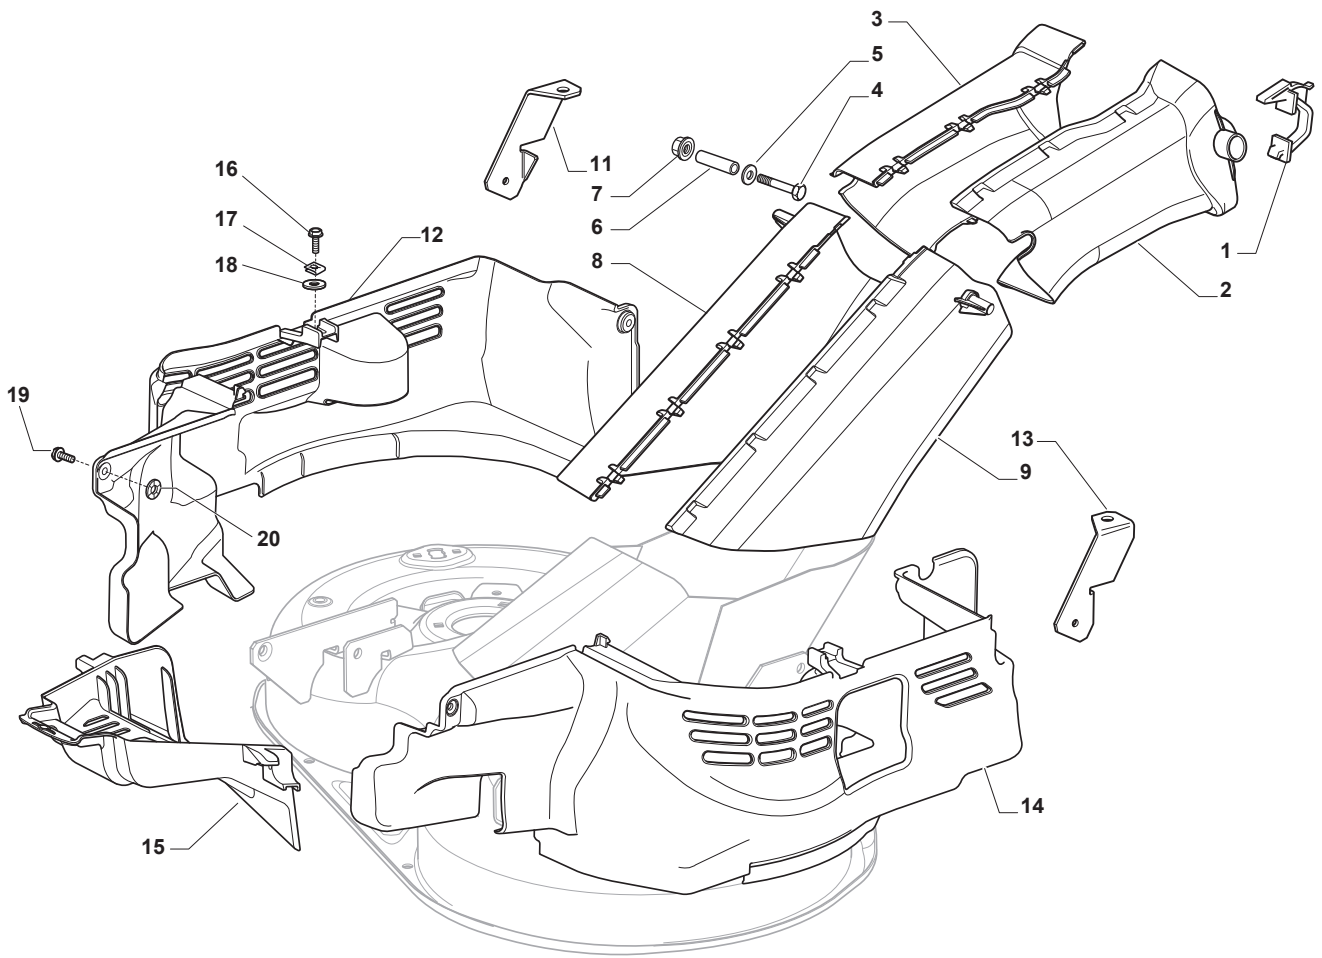

Fig.	Q.ty	Part No	Description	Notes
1	2	325774499/0	Clamp	
2	1	325108056/0	Conveyor	
3	1	325108057/0	Conveyor	
4	2	112792425/0	Screw	
5	2	112521330/0	Washer	
6	2	125160071/0	Spacer	
7	2	112292102/0	Nut	
8	1	325108064/0	Conveyor	
9	1	325108065/0	Conveyor	
11	1	325774527/0	Clamp	
12	1	325060164/0	Case	
13	1	325774529/0	Clamp	
14	1	325060165/0	Case	
15	1	325060166/0	Guard	
16	2	112789008/0	Screw	
17	2	112437503/0	Plate	
19	4	125943011/0	Screw	
20	4	112604899/0	Crown Fastener	
18	2	112523020/0	Washer	