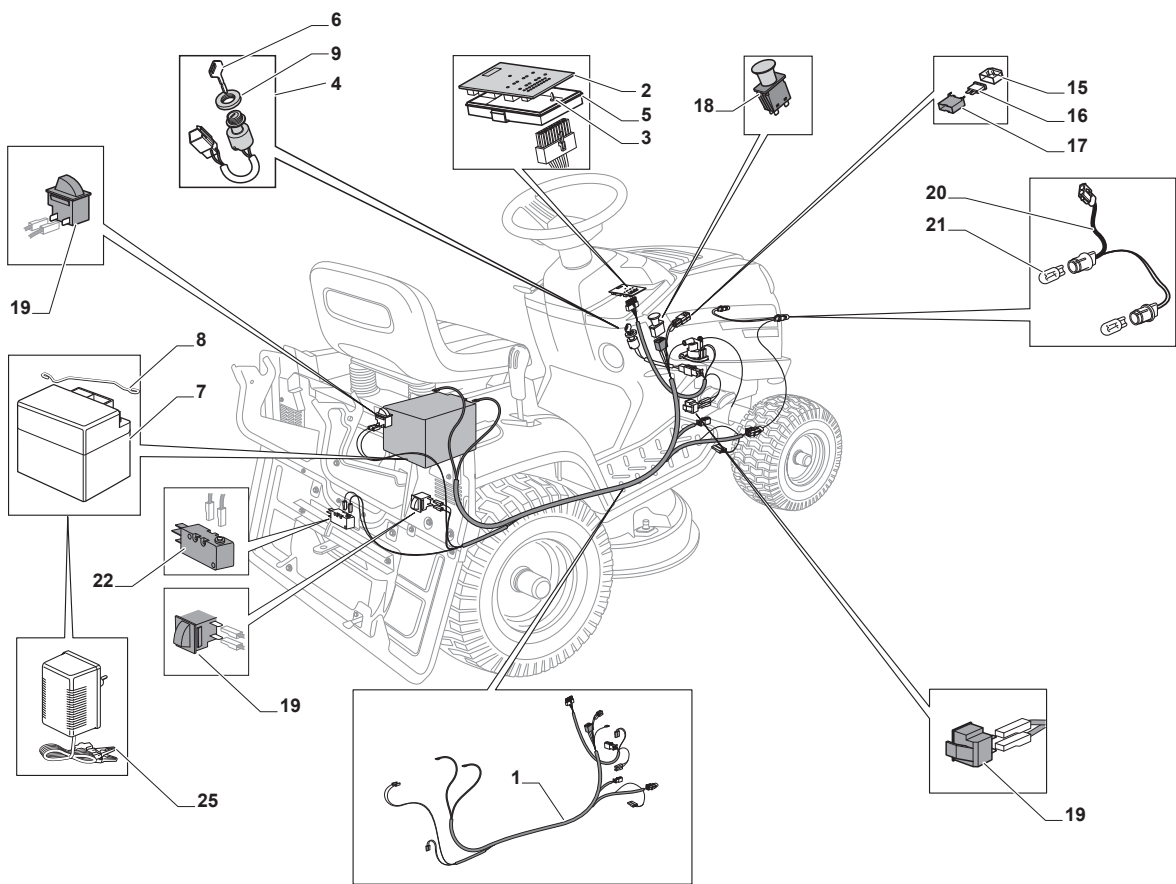

Fig.	Q.ty	Part No	Description	Notes
1	1	125795001/1	Cap	
2	4	125943010/0	Screw	
3	1	325735126/0	Fuel Tank	
4	1	118375051/1	Fair Led	
5	1	138780531/0	Fuel Tube	
6	1	112735599/0	Screw	
7	4	112735109/2	Screw	
8	1	118738227/0	Exhaust Pipe Kohler 16-18	
9	6	112540260/0	Grower	
10	2	112737450/0	Screw	
11	1	325108045/1	Conveyor	
21	2	112792611/0	Screw	
23	1	382598063/0	Muffler Protection	
24	1	182750004/0	Single-Cylinder Muffler	
25	1	112360425/0	Nut	
27	2	112540260/0	Grower	
35	1	325394531/0	Knob	
36	1	182000216/0	Accelerator	
37	1	112726389/0	Screw	
38	1	112290800/0	Nut	
39	2	112726389/0	Screw	
40	2	112540020/0	Washer	
41	2	112521310/0	Washer	
42	1	114363697/0	Label	