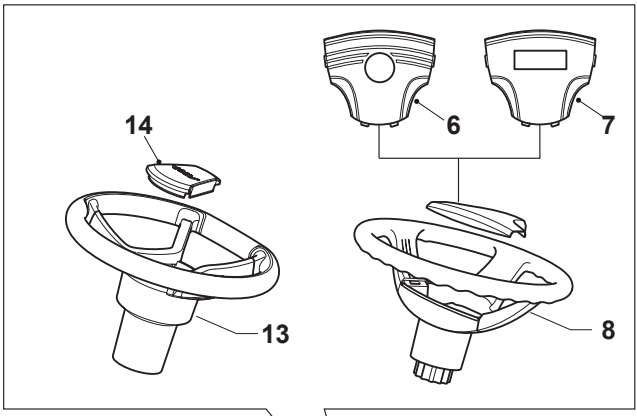

Fig.	Q.ty	Part No	Description	Notes
1	1	114361553/1	Label	
3	1	114363699/0	Label	
4	1	114361438/0	Label	
5	1	114366142/0	Label	
6	1	114363700/0	Label	
8	1	114356699/1	Label	

Fig.	Q.ty	Part No	Description	Notes
1	1	382869038/0	Muffler Protection	
2	4	125943008/0	Screw	
3	2	125160074/0	Spacer	
5	2	382650211/0	Stiffening	
6	1	382033119/0	Tow Bar Assy	
7	2	112155000/0	Nut	
8	1	125510021/1	Hitch Pin	
9	1	124487999/0	Spring Pin	
15	1	325140104/1	Deflector	
16	1	325394021/0	Handle	
17	1	125510077/0	Pin	
18	1	125430245/0	Spring	
19	1	325547320/0	Plate	
20	1	112735403/0	Screw	
21	1	325280000/1	Handgrip	
22	1	125840011/1	Tie Rod	
23	2	125253004/0	Mulch.Kit Fixing Hook	
25	1	325600093/0	Ejection Guard	
26	1	382869044/0	Support	
27	2	125510022/1	Pin	
29	2	112689515/0	Screw	
30	2	112154510/0	Nut	
31	1	124487999/0	Spring Pin	
32	1	382180028/0	Outfit, Screws	
28	2	125580040/0	Cotter Pin	