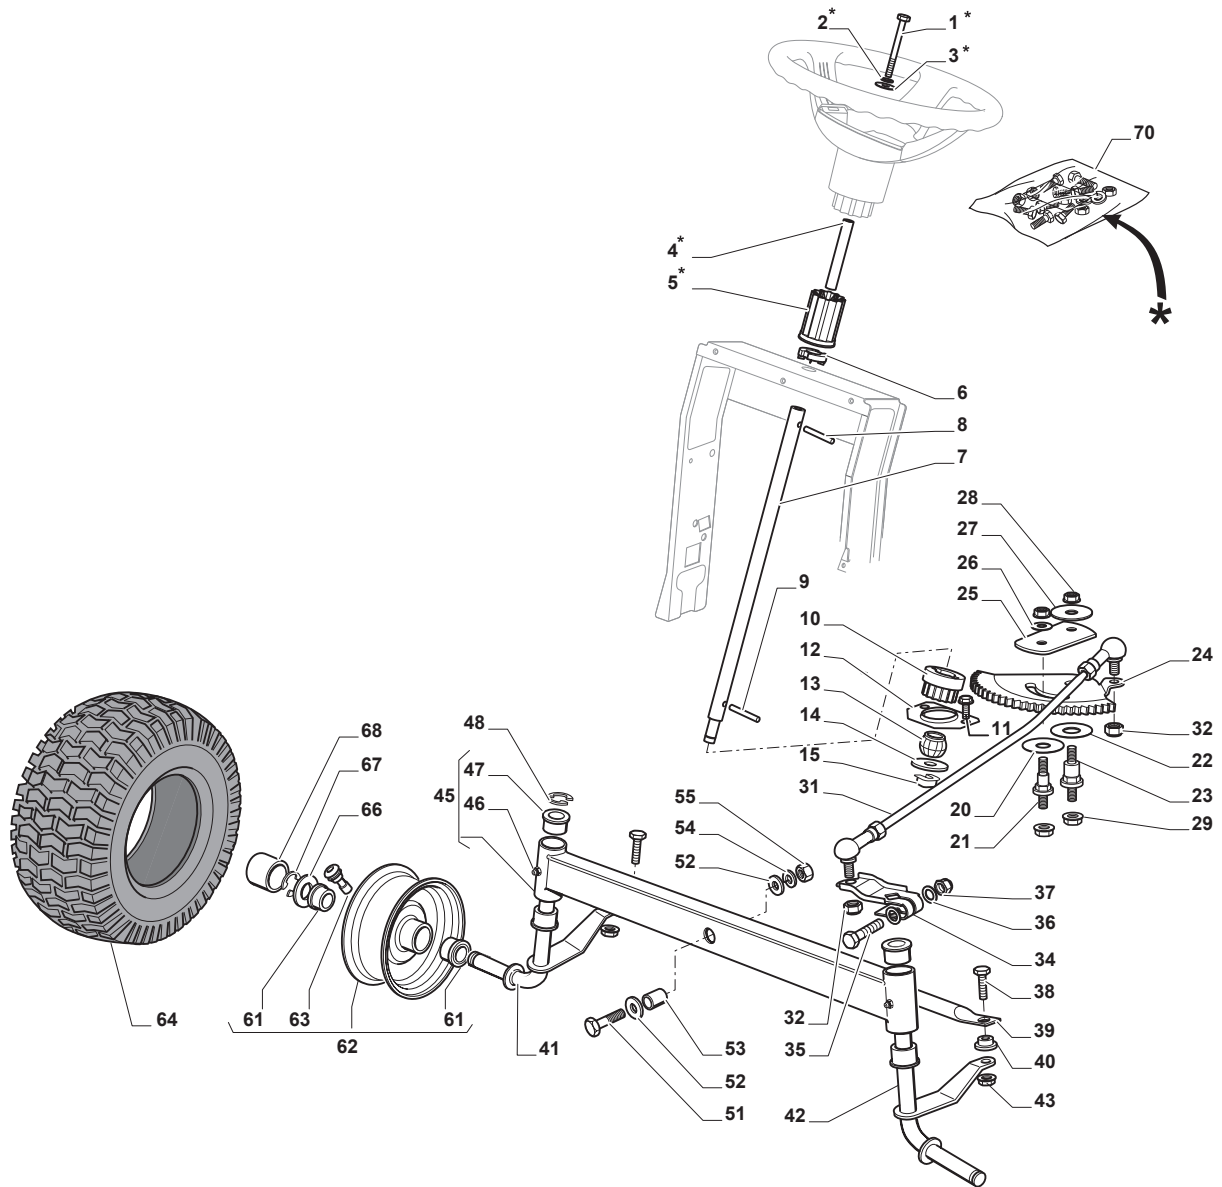

Fig.	Q.ty	Part No	Description	Notes
1	1	325774501/0	Clamp	
2	1	325774507/0	Clamp	
3	2	325650163/0	Stiffening	
4	8	125943009/0	Screw	
5	2	125943009/0	Screw	
6	1	325547299/0	Rear Plate, Upper Part	
7	1	112789008/0	Screw	
8	1	127430600/0	Spring	
9	1	112154330/0	Nut	
10	4	125943010/0	Screw	
11	6	112789008/0	Screw	
12	6	112521320/0	Washer	
13	6	112437503/0	Plate	
15	2	112728686/0	Screw	
16	1	325109522/0	Protection Cover	
17	1	325318276/0	Gearshift	
18	1	325785428/0	Support	
19	2	125943010/0	Screw	
20	1	325318277/0	Lever	
25	4	125943009/0	Screw	
26	2	325774521/0	Clamp	
28	1	325650151/0	Stiffening	
29	1	325650153/0	Stiffening	
30	1	112789008/0	Screw	
31	1	325755061/0	Bracket	
32	1	112154330/0	Nut	
33	1	325774533/0	Clamp	
34	1	125510080/1	Pin	
35	1	112154510/0	Nut	
36	1	125430282/0	Spring	
37	1	382547071/0	Rear Plate, Lower Part	
40	1	382180121/0	Screw	

Fig.	Q.ty	Part No	Description	Notes
1	1	325076910/0	Upper Engine Hood Red	
2	1	325410901/0	Right Grill	
3	1	325410902/0	Left Grill	
4	1	325785365/0	Engine Hood Support	
5	4	112735403/0	Screw	
6	1	325263302/1	Air Intake Grill	
7	4	112728692/0	Screw	
8	1	325076911/1	Lower Engine Hood	
9	1	114363476/0	Light Label	
10	2	112728686/0	Screw	
11	1	325785298/0	Dashboard Support	
12	4	125943010/0	Screw	
13	2	325270325/0	Guide	
14	2	112735599/0	Screw	
15	3	112735406/0	Screw	
16	3	112523040/0	Washer	
17	1	325120259/0	Dashboard	
18	2	125943010/0	Screw	
19	2	325260003/0	Grommet	
21	1	325120203/0	Cover	
22	1	325605003/0	Button	
23	1	325256250/0	Screw Ring	
25	1	325110383/1	Cover, Red	
26	1	125943010/0	Screw	
33	4	112735406/0	Screw	
34	1	325110432/0	Red Wheels Cover	
35	1	112437506/0	Plate	
36	2	125943010/0	Screw	
42	1	325110384/0	Right Footboard Cover	
43	1	325110385/0	Left Footboard Cover	
55	1	325207191/0	Plate	
60	1	325207198/0	Cover	
61	1	325207199/0	Cover	
62	4	112735105/0	Screw	
63	1	325207196/0	Cover	
64	1	325207197/0	Cover	