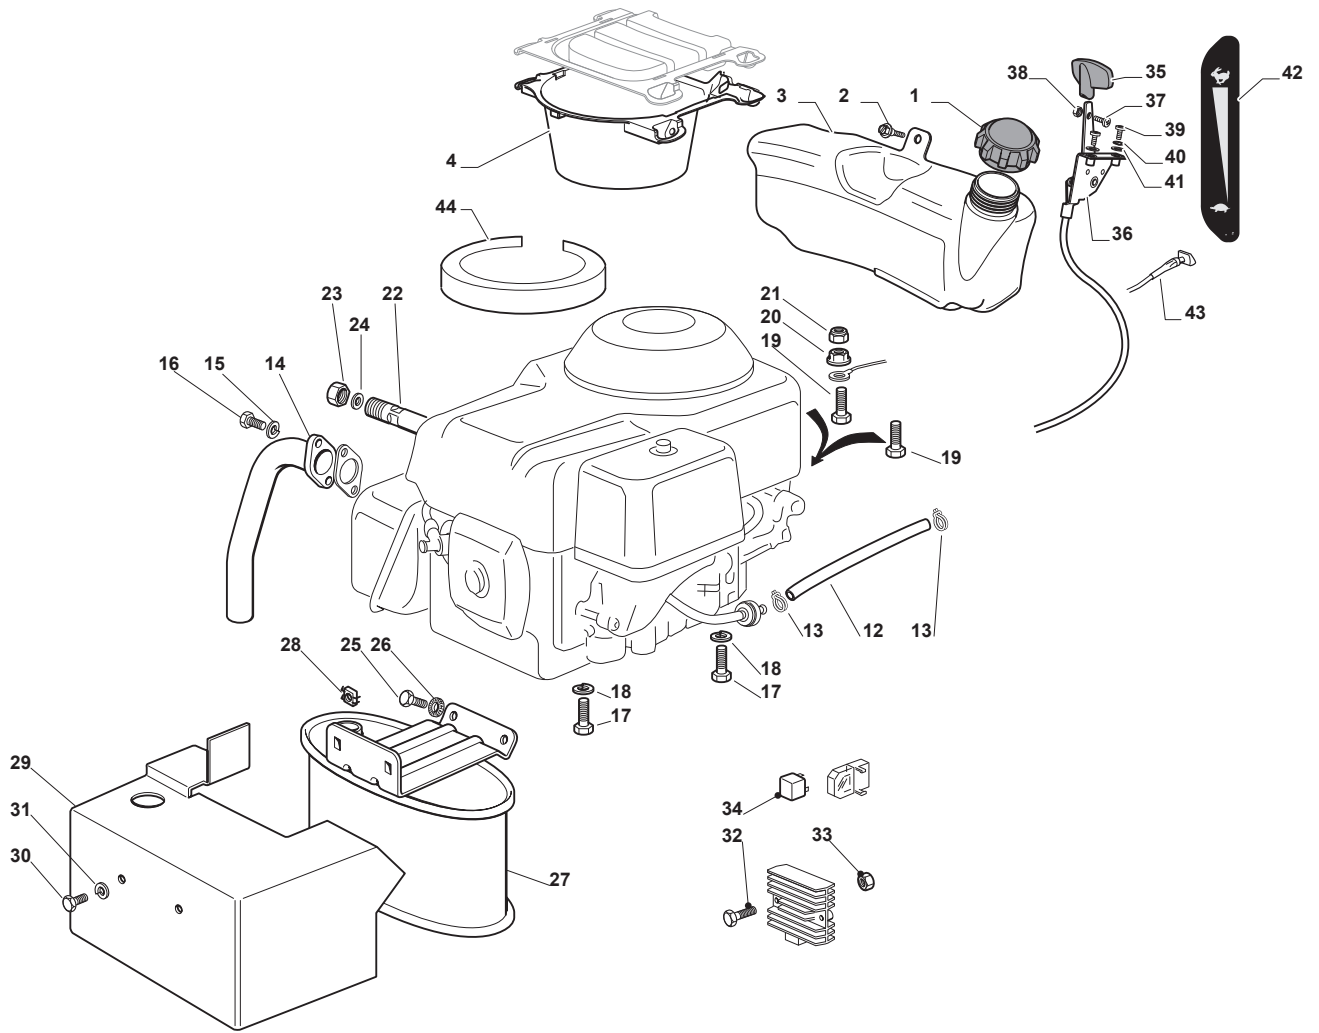

Fig.	Q.ty	Part No	Description	Notes
1	1	125795001/1	Cap	
2	4	125943010/0	Screw	
3	1	325735126/0	Fuel Tank	
4	2	118375051/1	Fair Led	
5	1	325869057/0	Connecting Tube	
6	4	112691115/0	Screw	
7	4	112154210/0	Nut	
8	1	112735124/0	Screw	
9	1	112540260/0	Grower	
12	1	125598052/0	Oil Discharge Extension	
13	1	118401001/1	Oil Seal	
14	1	118737849/0	Plug	
15	1	325108045/1	Conveyor	
21	2	112792611/0	Screw	
22	2	112540260/0	Grower	
23	1	382598049/0	Muffler Protection	
24	1	182750003/0	Muffler Assy	
25	2	112360425/0	Nut	
26	2	112792611/0	Screw	
27	2	112540260/0	Grower	
28	1	118738221/0	Exhaust Tube Right	
29	1	118738222/0	Right Exhaust Connection	
35	1	325394531/0	Knob	
36	1	182000217/0	Accelerator	
37	1	112726389/0	Screw	
38	1	112290800/0	Nut	
39	2	112726389/0	Screw	
40	2	112540020/0	Washer	
41	2	112521310/0	Washer	
42	1	114364617/0	Label	
43	1	125090006/0	Choke Control	
44	1	125730023/0	Intake Separator	