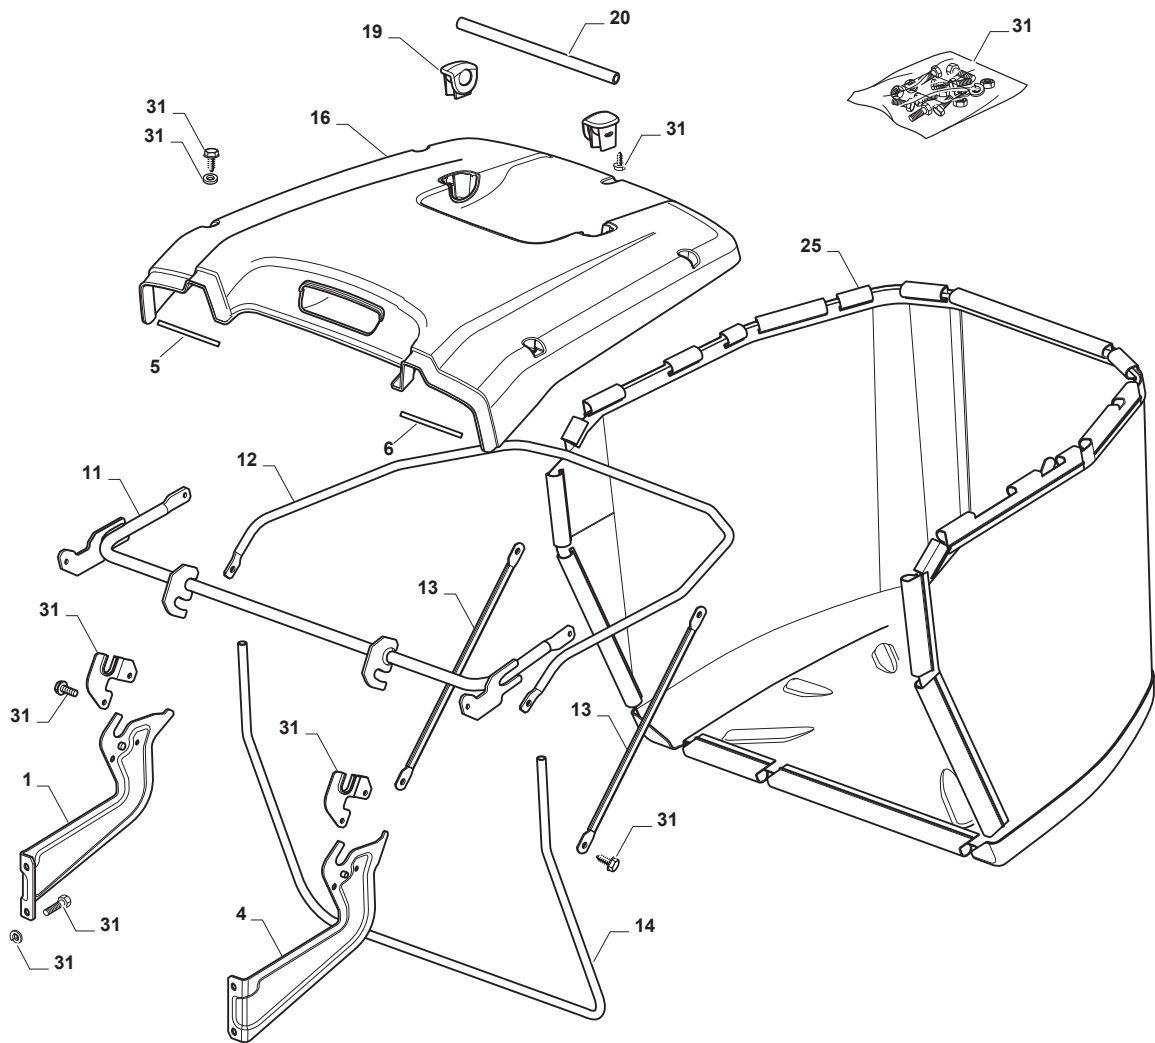

Fig.	Q.ty	Part No	Description	Notes
1	1	325785377/0	Support	
4	1	325785383/0	Support	
5	1	382800139/0	Upper Frame	
6	1	382800141/0	Front Frame	
7	2	325650149/0	Stiffening	
8	1	125394508/0	Knob	
9	1	325869087/0	Rod	
10	1	325110431/0	Red Grass-Catcher Cover	
10	1	325110434/0	White Grass-Catcher Cover	
10	1	325110436/0	Black Grass-Catcher Cover	
10	1	325110439/0	Yellow Grass-Catcher Cover	
10	1	325110447/0	Green Grass-Catcher Cover	
11	1	325207195/0	Handle Cover	
12	1	125270802/0	Seal	
13	1	125270803/0	Seal	
15	1	182105947/0	Grasscatcher	
21	1	382180123/0	Screw	