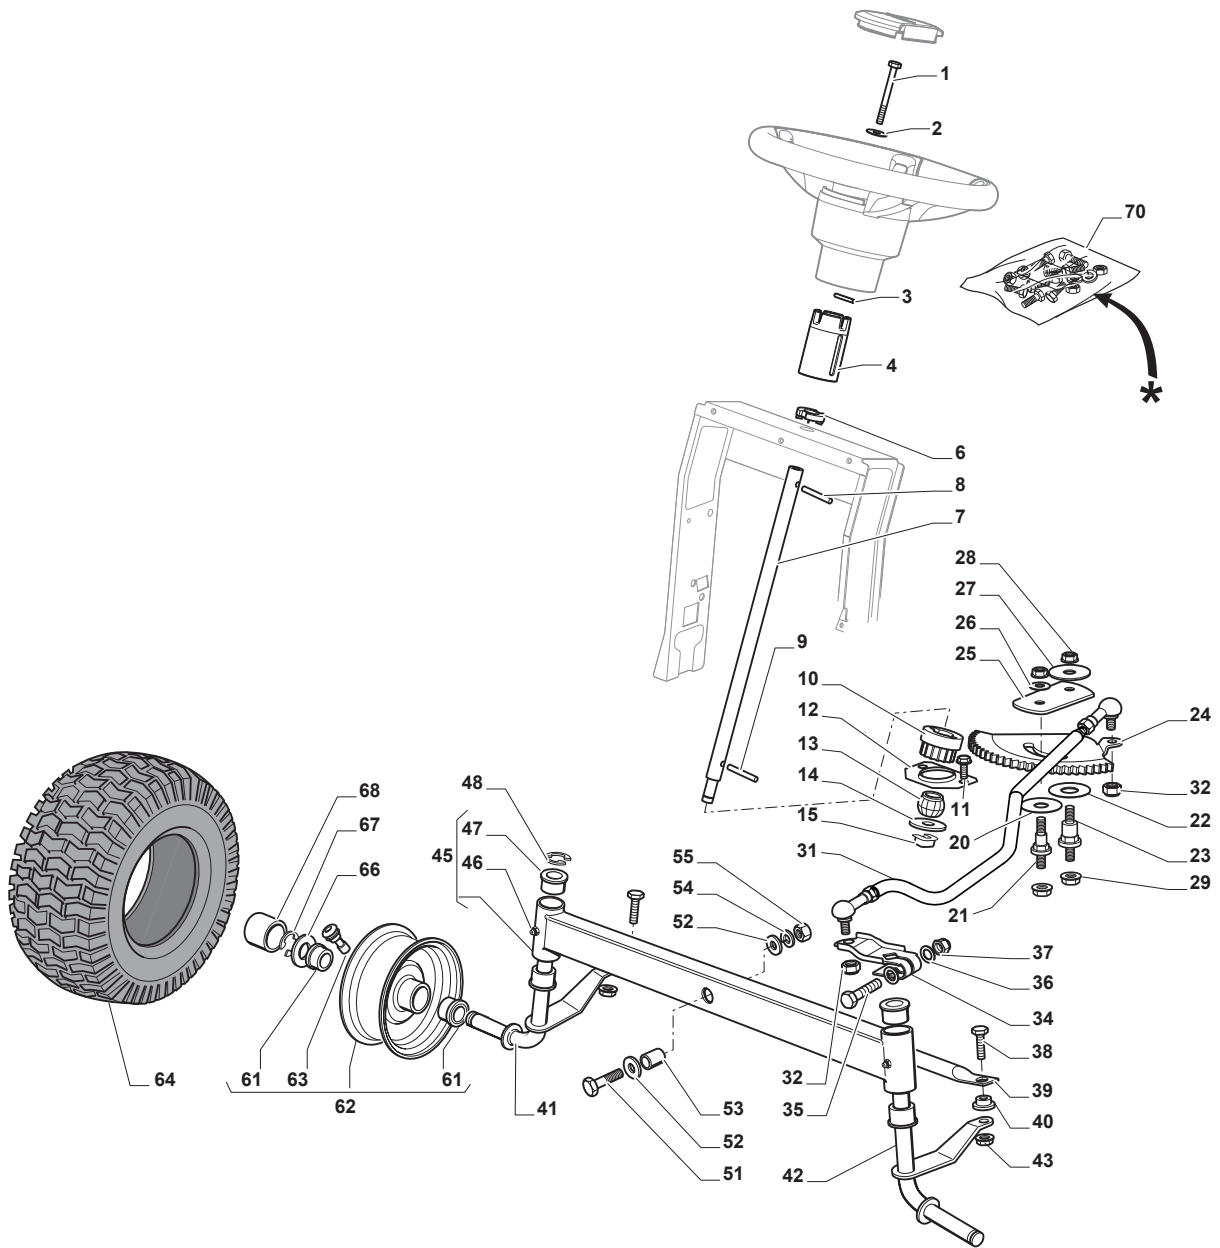

Fig.	Q.ty	Part No	Description	Notes
1	1	112692050/0	Screw	
2	1	112540260/0	Grower	
3	1	112523070/0	Washer	
4	1	382785266/0	Support	
6	1	325038008/0	Bushing	
7	1	125520007/0	Steering Column	
8	1	112620300/0	Spring	
9	1	112622650/0	Dowel pin	
10	1	125570003/0	Pinion	
11	2	127943051/0	Screw	
12	1	325785213/1	Support	
13	1	325743000/0	Joint	
14	1	112521370/0	Washer	
15	1	112436030/0	Plate	
20	1	322672151/0	Antifriction Washer	
21	1	125510104/0	Pin	
22	1	125670023/0	Washer	
23	1	125510109/0	Pin	
24	1	325735519/0	Steering Sector	
25	1	325547233/0	Plate	
26	1	112369500/0	Elastic Washer	
27	1	122160400/0	Elastic Disc	
28	2	112155010/0	Nut	
29	2	112155010/0	Nut	
31	1	382000665/1	Steering Rod	
32	2	112156602/0	Nut	
34	1	325318243/0	Lever	
35	1	112692390/0	Screw	
36	2	112521360/0	Washer	
37	1	112156602/0	Nut	
38	2	125510103/0	Pin	
39	1	325840029/0	Tie Rod	
40	2	325038007/0	Bushing	
41	1	382230369/0	Right Stub Axle	13 inch
41	1	382230373/0	Right Stub Axle	15 inch
42	1	382230371/0	Left Stub Axle	13 inch
42	1	382230375/0	Left Stub Axle	15 inch
43	2	112155000/0	Nut	
45	1	382034030/0	Equalizer With Bush And Lubricator	
46	2	112379511/0	Grease Dispenser	
47	4	125034002/1	Bushing	
48	1	112001010/0	Benzing Ring	
51	1	112692695/0	Screw	
52	2	112523100/0	Washer	
53	1	125160016/0	Spacer	
54	1	112587100/0	Grower	
55	1	112295300/0	Nut	
61	4	125122200/2	Bearing	
62	2	182000598/0	Rimm	
63	2	125950000/0	Valve	
64	2	125590014/0	Tyre	13 inch