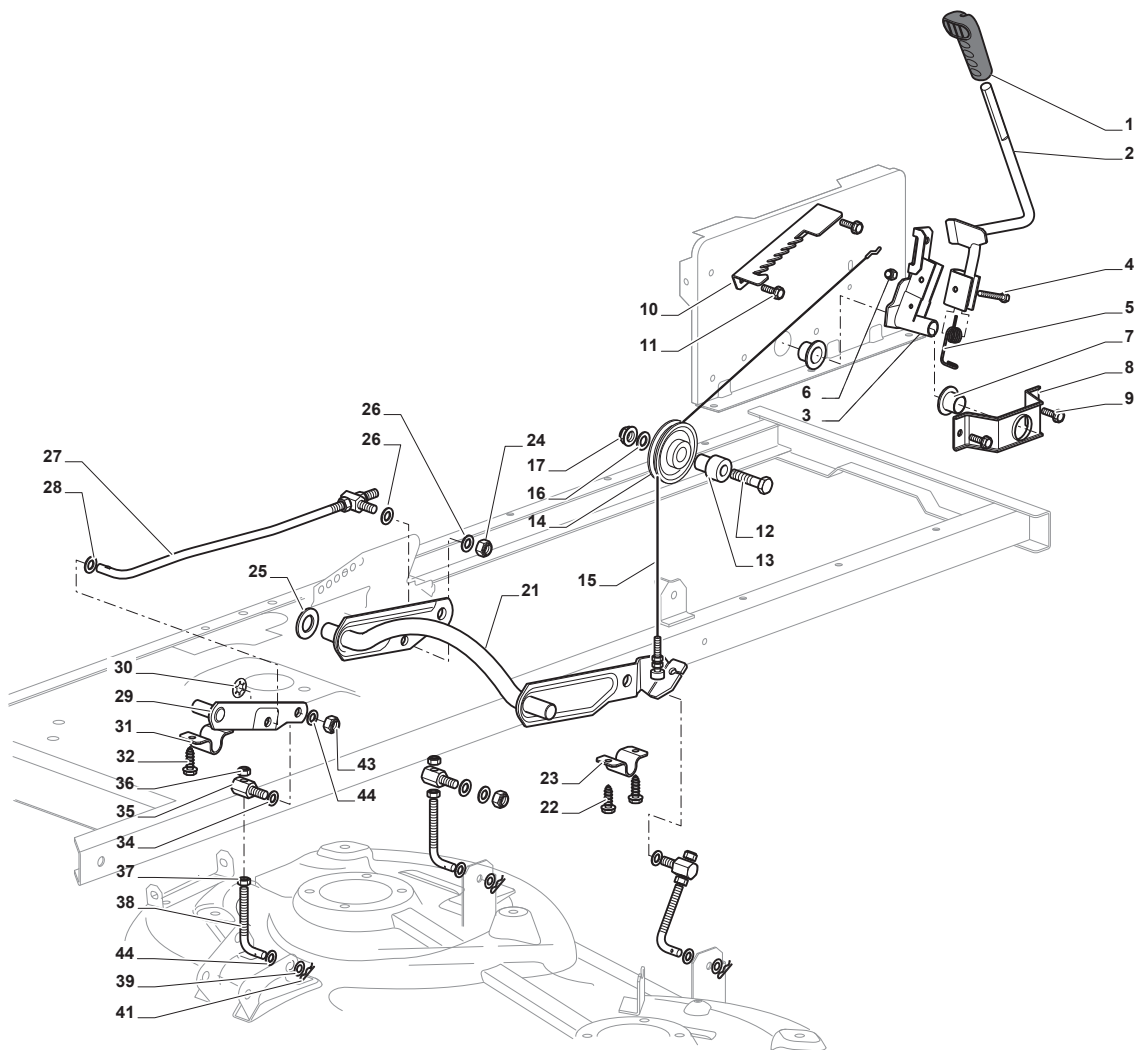

Fig.	Q.ty	Part No	Description	Notes
1	1	325394533/0	Knob	
2	1	382318255/0	Lever	
3	1	382318231/0	Axle	
4	1	112674700/0	Screw	
5	1	125430261/0	Spring	
6	1	112154510/0	Nut	
7	2	325038006/0	Bushing	
8	1	325785297/0	Support	
9	2	125943009/0	Screw	
10	1	325735515/0	Steering Sector	
11	2	125943009/0	Screw	
12	1	112793701/0	Screw	
13	1	125040636/0	Bushing	
14	1	125601579/0	Pulley	
15	1	382004620/0	Wire	
16	1	112523060/0	Washer	
17	1	112293201/0	Nut	
21	1	382318253/0	Axle	
22	4	112735599/0	Screw	
23	2	325547231/0	Plate	
24	1	112155000/0	Nut	
25	2	112521390/0	Washer	
26	2	325670011/0	Antifriction Washer	
27	1	382000569/1	Connecting Rod	
28	1	112521350/0	Washer	
29	1	382318237/0	Axle	
30	1	112604899/0	Crown Fastener	
31	1	325547231/0	Plate	
32	2	112735599/0	Screw	
34	3	325670008/1	Washer	
35	3	125510107/1	Pin	
36	3	112156602/0	Nut	
37	3	112295200/0	Nut	
38	3	125840012/0	Tie Rod	
39	3	325670008/1	Washer	
41	3	124487998/0	Cotter Pin	
43	3	112156602/0	Nut	
44	6	325670008/1	Washer